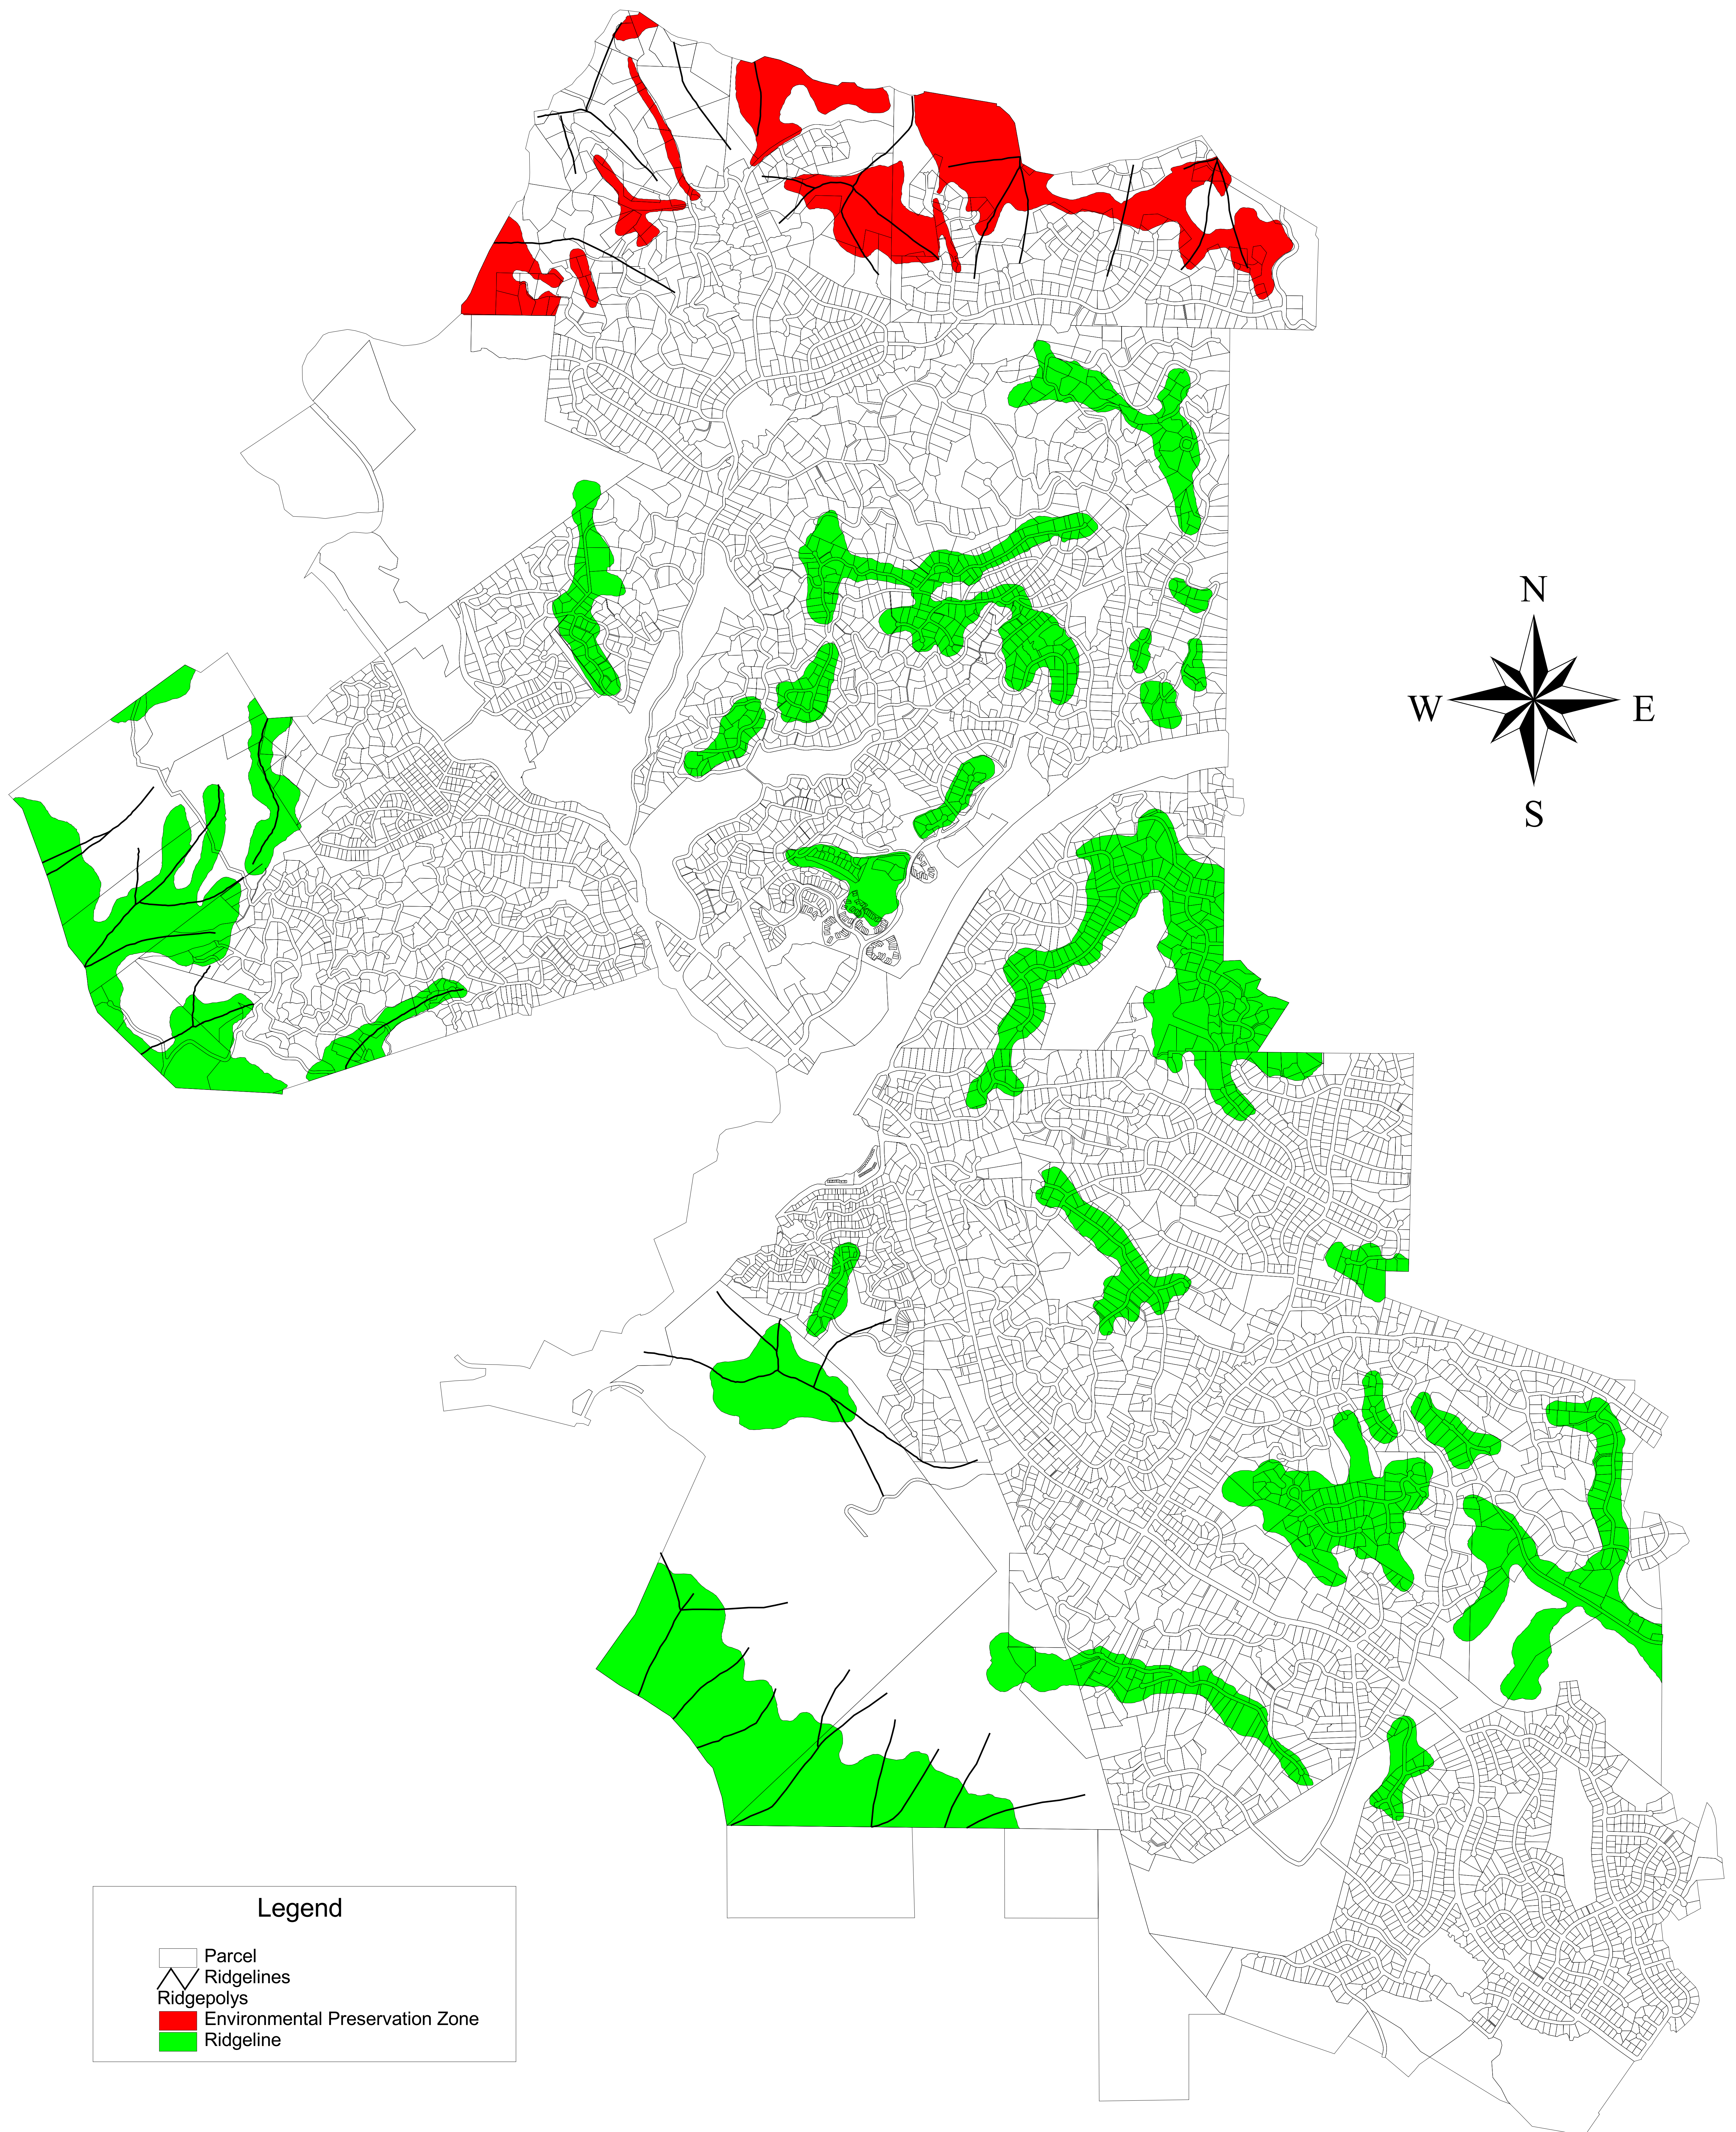

Ridgeline And Environmental Preservation Zones

Legend

- Parcel
- Ridgelines
- Ridgepolys
- Environmental Preservation Zone
- Ridgeline

1:10,000

For Reference Only.
Copyright City of Orinda.